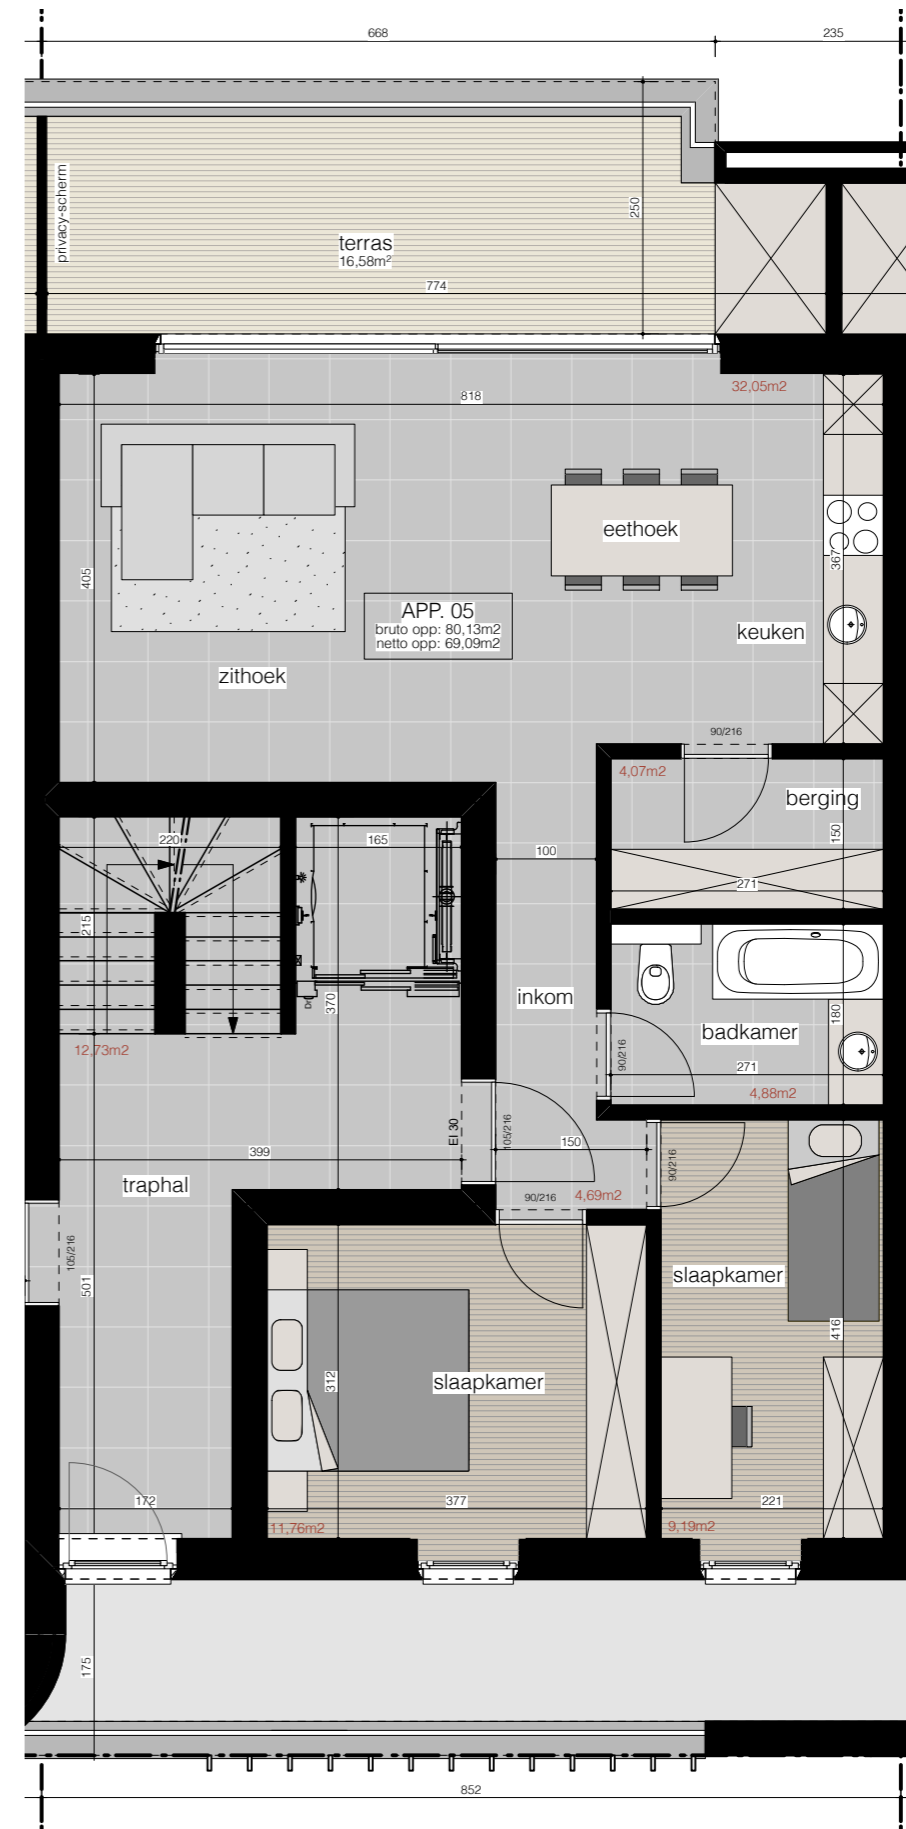

Appartement 05

bruto opp: 80,13m²
opp. terras :16,58m²

INPLANTINGSPLAN
SCHAAL 1/1000

VERDIEPING 1
SCHAAL 1/75