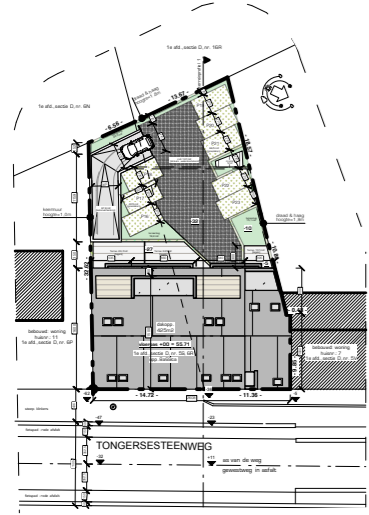

Appartement 05

bruto opp: 80,13m²
opp. terras :16,58m²

INPLANTINGSPLAN
SCHAAL 1/1000

VERDIEPING 1
SCHAAL 1/75