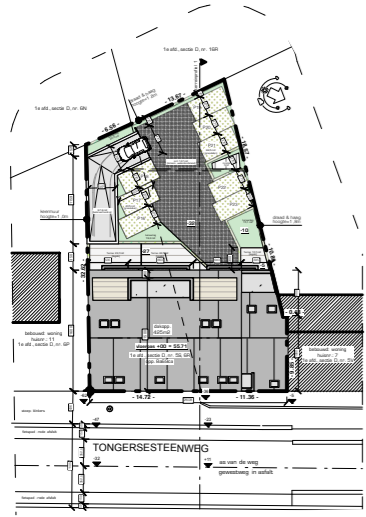

Appartement 09

bruto opp: 80,13m²
opp. terras :16,58m²

INPLANTINGSPLAN
SCHAAL 1/1000

VERDIEPING 2
SCHAAL 1/75