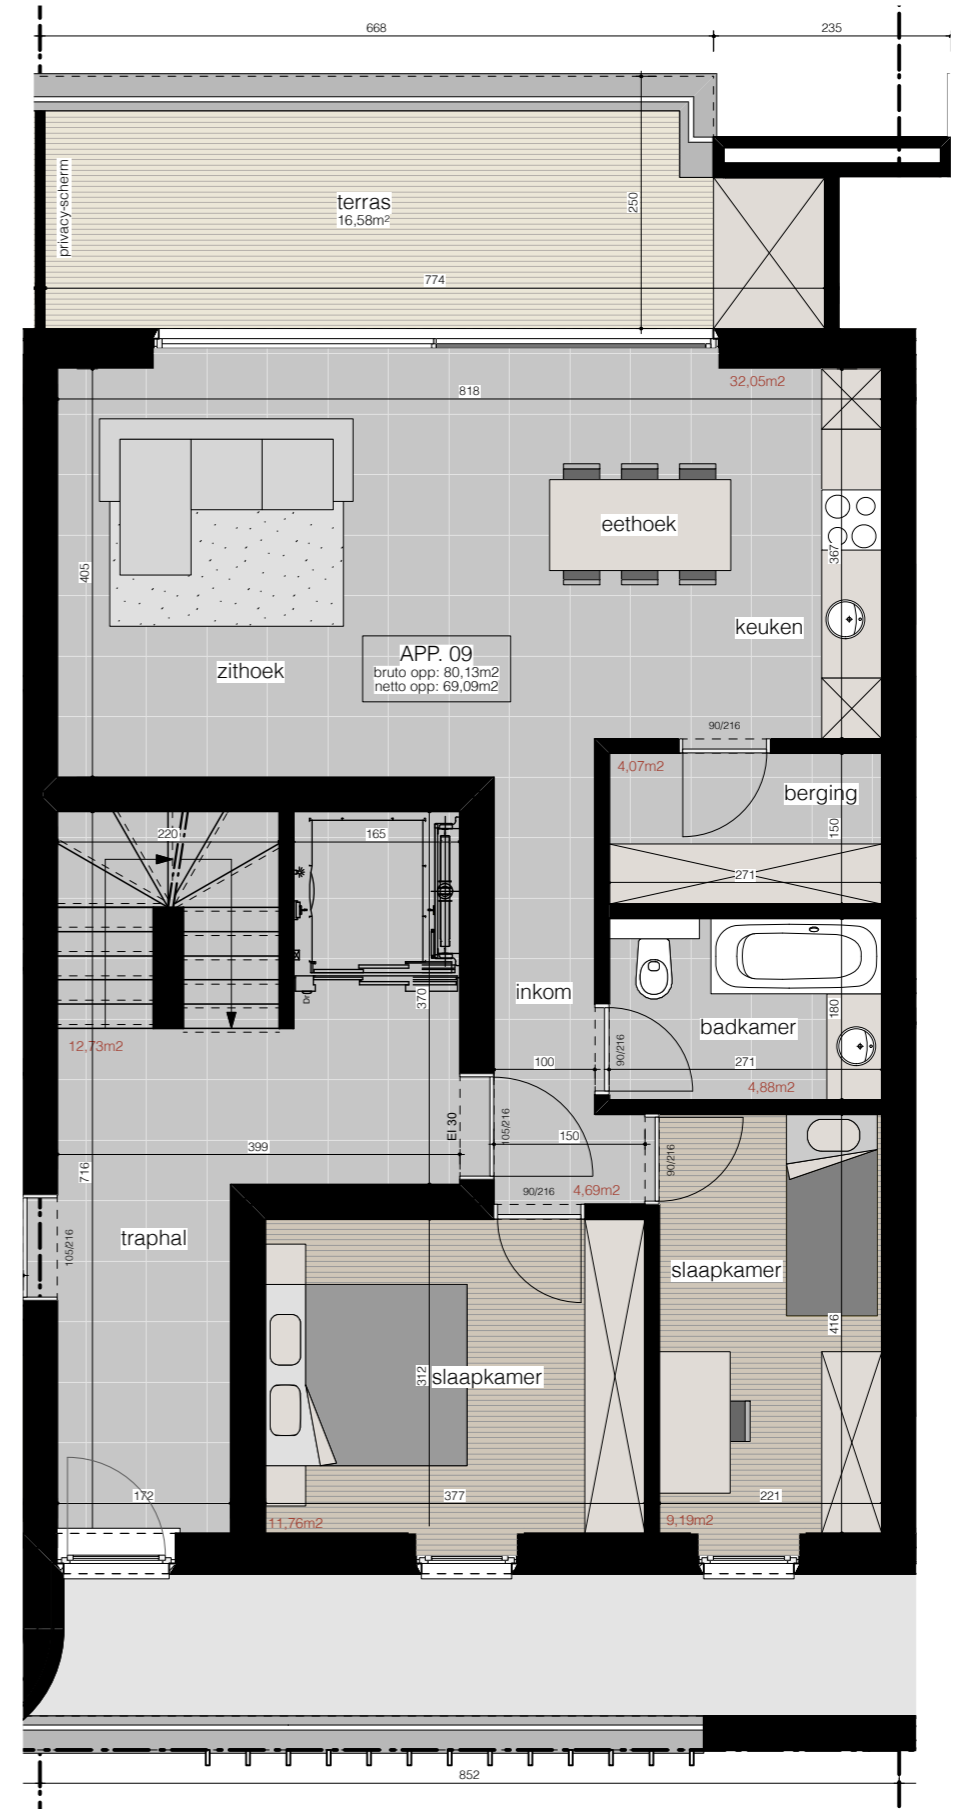

Appartement 09

bruto opp: 80,13m²
opp. terras :16,58m²

INPLANTINGSPLAN
SCHAAL 1/1000

VERDIEPING 2
SCHAAL 1/75