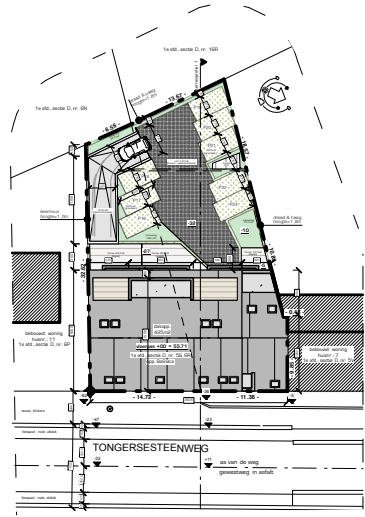

Appartement 10

bruto opp: 93,48m²
opp. terras :12,05m²

INPLANTINGSPLAN
SCHAAL 1/1000

VERDIEPING 2
SCHAAL 1/75