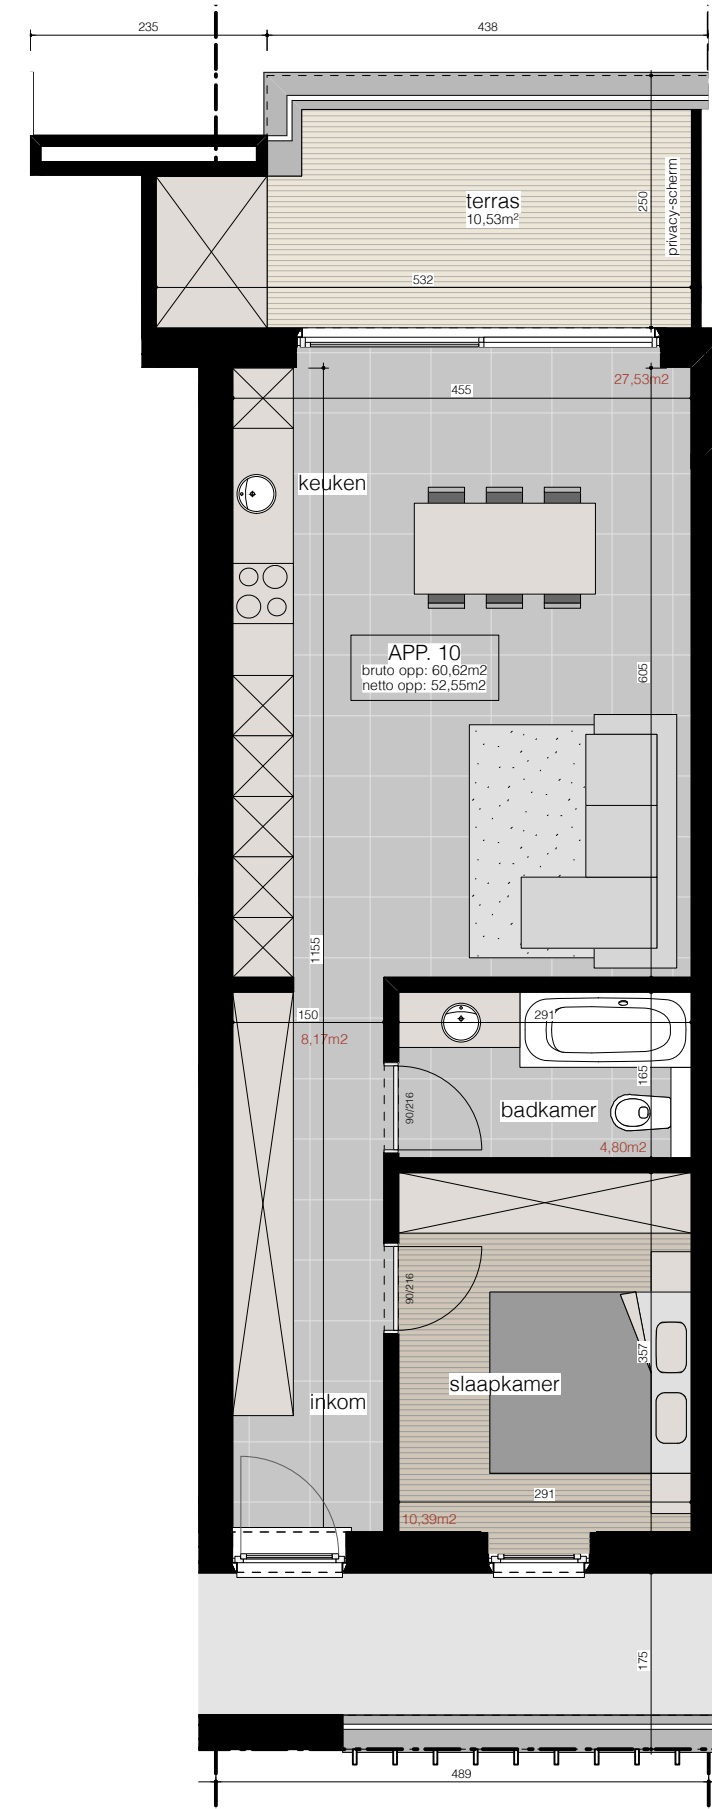

Appartement 10

bruto opp: 93,48m²
opp. terras :12,05m²

INPLANTINGSPLAN
SCHAAL 1/1000

VERDIEPING 2
SCHAAL 1/75